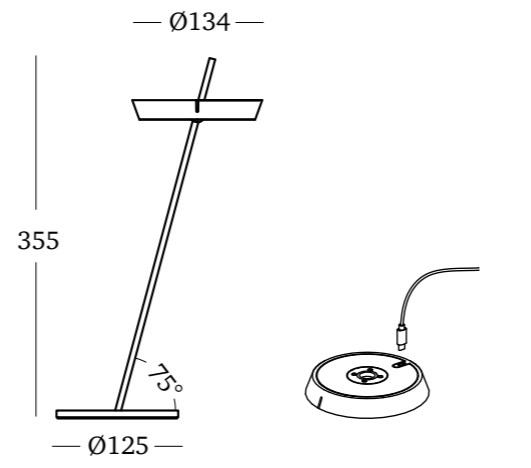

Torus® Desk

366101	White	○
366102	Black	●

LED rechargeable lamp
Touch switch
Dimmable: 5%-100%
IP20

Materials:

- Aluminium die-casting
- Powder coating painting
- Frosted polycarbonate diffuser

Charging time: 4-5h

Working time: 9-10h

Input: DC 5V = 1A (Adapter not included)

Power 2.2W, 5V

Lithium Battery: 2*1900 mAh

LED: Lumileds 4014

Lumens: 190/200

CCT: 2700K / 3000K

CRI ≥80

Dimensioni scatola singola: 17 x 16 x 44.5 cm

Master: 6 pezzi

Misura master: 53 x 33.5 x 46 cm

Peso netto: 6.6 kg

Peso lordo: 12.1 kg