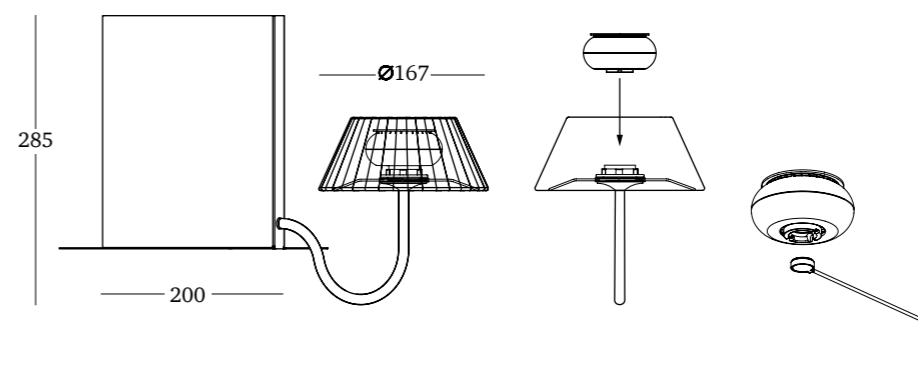

Libra ©

(Optional accessory
990202)