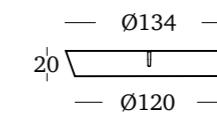

366801 White

366802 Black

LED rechargeable lamp
Touch switch
Dimmable: 5%-100%
IP20

Materials:

- Aluminium die-casting
- Powder coating painting
- Frosted polycarbonate diffuser

Charging time: 4-5h
Working time: 9-10h
Input: DC 5V = 1A (Adapter not included)
Power 2.2W, 5V
Lithium Battery: 2*1900 mAh

LED: Lumileds 4014
Lumens: 190/200
CCT: 2700K / 3000K
CRI ≥80

Dimensioni scatola singola: 16.5 x 16.5 x 6 cm
Master: 12 pezzi
Misura master: 51.5 x 34.5 x 14 cm
Peso netto: 4.2 kg
Peso lordo: 6.6 kg