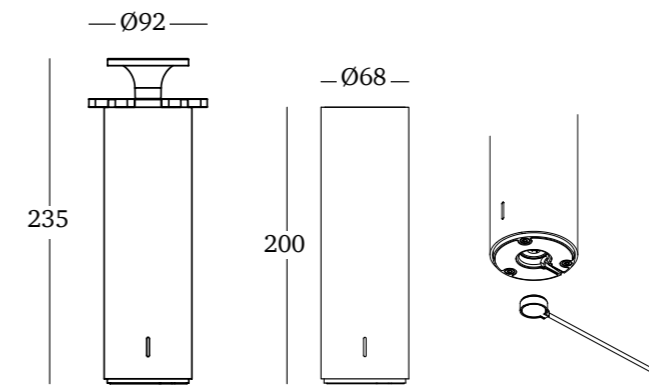

Firework®

Lampada LED ricaricabile
Interruttore touch
IP20

Materiali:

1. Alluminio pressofuso
   - Verniciatura a polvere
   - Diffusore in policarbonato satinato
2. Tempo di ricarica: 4-5 ore
   Tempo di funzionamento: 11-12 ore
   Ingresso: DC 5V $\approx$ 1A (Adattatore non incluso)
   Potenza: 2,2W, 5V
   Batteria al litio: 2*2200 mAh

LED: Lumileds 2835
Lumen: 163
Colour temperature: 3000K
CRI $\geq$ 80

Dimensioni scatola singola: 10.5 x 10.5 x 33 cm
Master: 6 pezzi
Misura master: 33 x 22.5 x 34.5 cm
Peso netto: 5.1 kg
Peso lordo: 7.4 kg