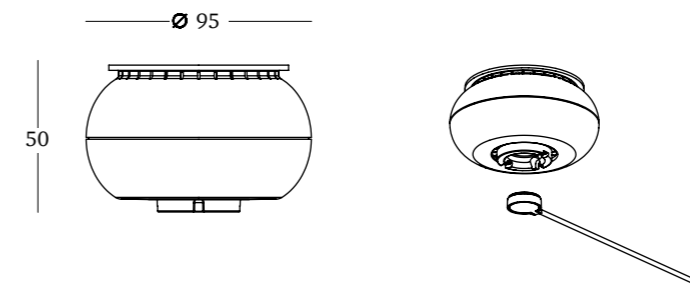

CRI ≥80

Dimensioni scatola singola: 22.5 x 16.5 x 53.5 cm

Master: 4 pezzi

Misura master: 46.5 x 34.5 x 55.5 cm

Peso netto: 7.2 kg

Peso lordo: 10.9 kg

(Optional accessory
990202)

Lumi Core® (Industrial Patent) Wireless Rechargeable Bulb