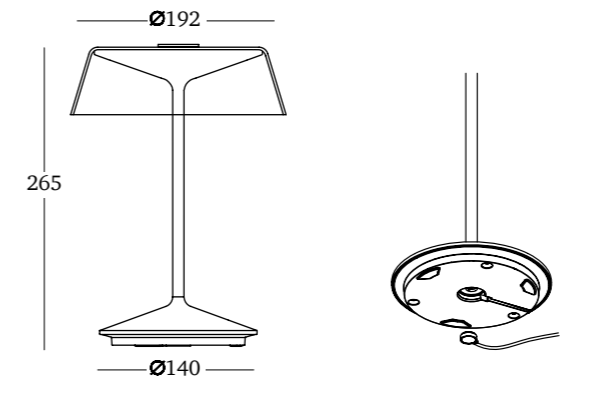

Vitrum®

210109	Corten	●
210133	Oro Opaco	●

Lampada LED ricaricabile
Interruttore touch, accensione/spengimento morbida
Dimmerabile: 5%-100%
IP65

Materiali:

1. Alluminio pressofuso
   - Verniciatura a polvere
   - Vetro ambrato
   - Diffusore in policarbonato satinato
2. Tempo di ricarica: 3-4 ore
   Tempo di funzionamento: 12-13 ore
   Ingresso: DC 5V --- 2A (Adattatore non incluso)
   Potenza: 2,5W, 5V
   Batteria al litio: 2*2600 mAh

LED: Lumileds 4014
Lumen: Max.244
CCT: 2200K / 2700K / 3000K
CRI ≥80

Dimensioni scatola singola: 23 x 21 x 32 cm
Master: 4 pezzi
Misura master: 47.5 x 43.5 x 33.5 cm
Peso netto: 4.8 kg
Peso lordo: 9.1 kg