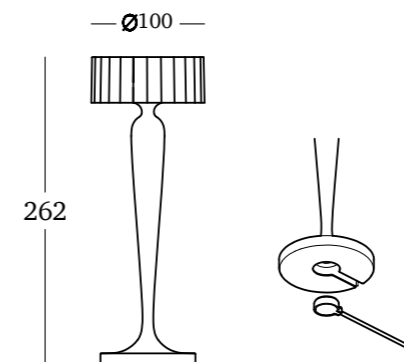

Twiggy®

322101	Bianco	
322103	Sabbia	
322105	Rosa	
322106	Rosso	
322133	Oro Opaco	

Lampada LED ricaricabile
Interruttore touch, accensione/spengimento morbida
Dimmerabile: 5%-100%
IP54

Materiali:

- Alluminio pressofuso
- Verniciatura a polvere
- Diffusore in policarbonato satinato

Tempo di ricarica: 3-4 ore
Tempo di funzionamento: 10-12 ore
Ingresso: DC 5V = 2A (Adattatore non incluso)
Potenza: 2,2W, 5V
Batteria al litio: 2*2200 mAh

LED: Lumileds 4014
Lumen: Max.188
CCT: 2200K / 2700K / 3000K
CRI ≥80

Dimensioni scatola singola: 13.5 x 13.5 x 31.5 cm
Master: 6 pezzi
Misura master: 42 x 28.5 x 33 cm
Peso netto: 4.2 kg
Peso lordo: 7.4 kg