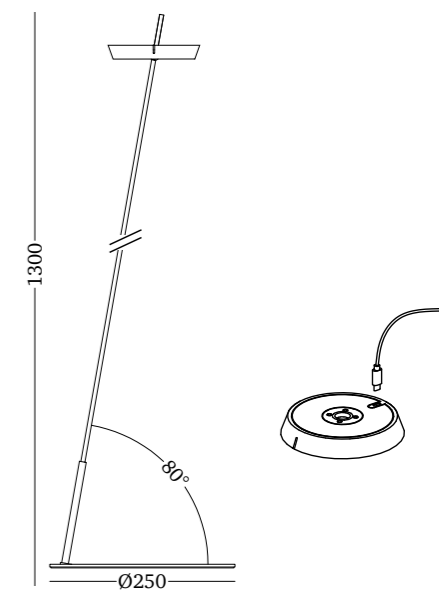

Torus® Floor

366301	White	○
366302	Black	●

LED rechargeable lamp
Touch switch
Dimmable: 5%-100%
IP20

Materials:

- Aluminium die-casting
- Powder coating painting
- Frosted polycarbonate diffuser

Charging time: 4-5h
Working time: 9-10h
Input: DC 5V = 1A (Adapter not included)
Power 2.2W, 5V
Lithium Battery: 2*1900 mAh

LED: Lumileds 4014
Lumens: 190/200
CCT: 2700K / 3000K
CRI ≥80

Dimensioni scatola singola: 31.5 x 4 x 55.5 cm
Master: 4 pezzi
Misura master: 57 x 18 x 33 cm
Peso netto: 8.4 kg
Peso lordo: 12 kg