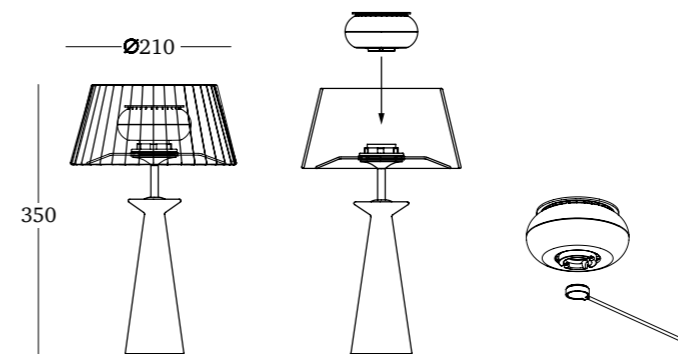

(Optional accessory
990202)

Koni®

(Optional accessory
990202)