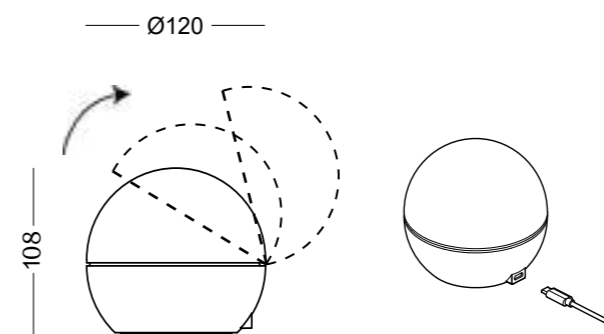

Peso lordo: 5.1 kg

GOOD NIGHT

“Education’s purpose is to replace an empty mind with an open one.”

-Malcolm Forbes

Good Night

323201	Bianco	○
323202	Nero	●
323203	Sabbia	●
323204	Sage	●
323206	Rosso	●

Lampada LED ricaricabile
Interruttore meccanico
Dimmerabile: 5%-100%
IP20