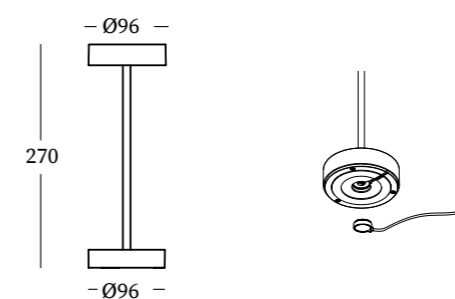

“No one can make you feel inferior without your consent.”

- Eleanor Roosevelt

REMOTE CONTROL
(Optional accessory
990202)

Standy Pro[®]

REMOTE CONTROL
(Optional accessory
990202)

160101	Bianco Lucido	
160102	Nero Lucido	
160103	Sabbia	
160109	Corten	