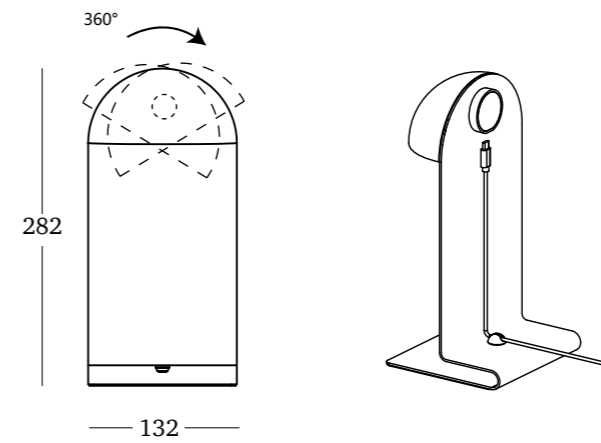

Midi®

367101 Bianco

367102 Nero

Lampada LED ricaricabile
Interruttore touch
Dimmerabile: 5%-100%
IP54

Materiali:

- Alluminio pressofuso
- Verniciatura a polvere
- Diffusore in policarbonato satinato

Tempo di ricarica: 4-5 ore
Tempo di funzionamento: 10-11 ore
Ingresso: DC 5V $\equiv$ 1A (Adattatore non incluso)
Potenza: 2,2W, 5V
Batteria al litio: 2*2200 mAh

LED: Lumileds 4014
Lumen: 187/194
CCT: 2700K / 3000K
CRI $\geq$ 80

Dimensioni scatola singola: 20.5 x 18 x 33.5 cm
Master: 6 pezzi
Misura master: 56 x 42.5 x 35.5 cm
Peso netto: 7.8 kg
Peso lordo: 13.2 kg