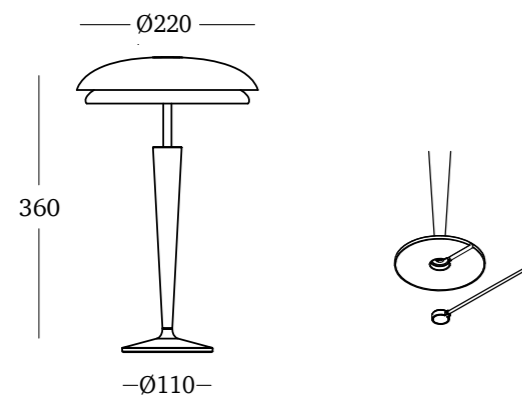

Lapis®

336101 Bianco

Lampada LED ricaricabile
Interruttore touch
Dimmerabile: 5%-100%
IP54

Materiali:

- Alluminio pressofuso
- Zinco pressofuso
- Verniciatura a polvere
- Diffusore in policarbonato satinato
- Legno di faggio

Tempo di ricarica: 6-7 ore

Tempo di funzionamento: 10-11 ore

Ingresso: DC 5V = 1A (Adattatore non incluso)

Potenza: 2,5W, 5V

Batteria al litio: 2*2200 mAh

LED: Lumileds 4014

Lumen: 182/188

CCT: 2700K / 3000K

CRI ≥80

Dimensioni scatola singola: 36 x 427 x 18.5 cm

Master: 4 pezzi

Misura master: 55.5 x 37.5 x 39 cm

Peso netto: 4.8 kg

Peso lordo: 8.2 kg

MIDI®

“It is not doing the thing we like to do, but liking
the thing we have to do, that makes life blessed.”

- Johann W. Goethe